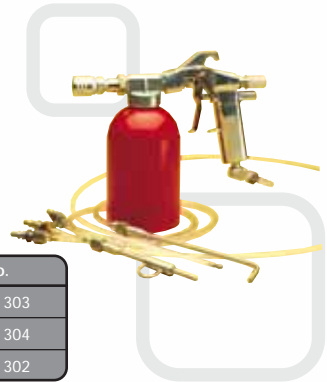

## cavity & hollow section protective wax gun

- For application of 1 Ltr cavity & hollow section protective wax.

Description	Part No.
Cavity & hollow section protective wax gun	77 01 421 476

## SATA HKD 1

- For application of cavity & hollow protective wax.
- Kit comes assorted with nylon lance and flexible hook wand.

Description	Part No.
SATA HKD 1	77 11 171 303
Nylon lance	77 11 171 304
Flexible hook wand	77 11 171 302